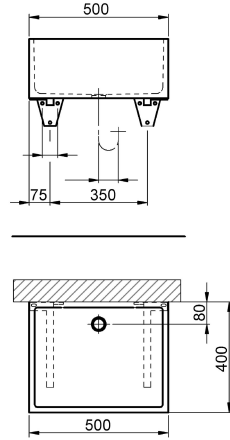

KWC SIRIUS

Utility sinks

Modell-Linie: SIRIUS | SIRW810

Utility sinks | Cleaners sinks

KWC-No.

2000101109

Dimensions 500 x 215 x 400 mm (W x H x D)

Cleaner sink, made of resin-bonded mineral material (temperature-resistant up to 80 °C). Alpine white colour. With strainer waste DN 40, consoles made of steel, powder-coated.

Dimensions 500 x 215 x 400 mm (W x H x D)

Technical Data

grid
material
material code
overall depth
overall height
overall width
overflow
rear upstand
splash back
sump
sump basket
surface finish
tap ledge
type of mounting
type of utility sink
waste hole position
waste hole projection
waste size

optional
mineral material
Miranit
400 mm
215 mm
500 mm
no
no
no
no
no
coated
no
wall mounting
multi purpose sink
centre back
80 mm
DN 40

Optional Accessories

KWC SIRIUS
Utility sinks

Modell-Linie: SIRIUS | SIRW810
Utility sinks | Cleaners sinks