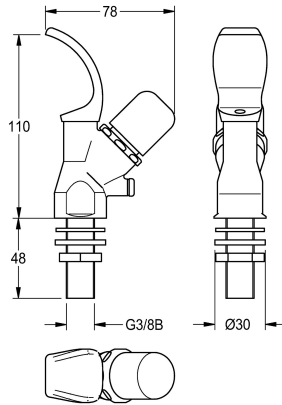

KWC

Self-closing drinking bubbler

Modell-Linie: ANIMA | AQRM304

Drinking fountains | Complementary parts water dispensers

KWC-No.

2000101118

Self-closing drinking bubbler

Drinking bubbler DN 15, with push cap and anti-twist protection, polished chromium-plated brass. Connection G 3/8 B.

Technical Data

quantity

1

quantity uom

piece

Optional Accessories

Rosette

2000101429