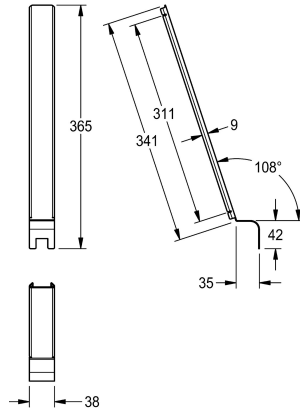

## KWC CAMPUS Slab urinal connector

Modell-Linie: **CAMPUS | ZCMPX0008**  
WCs and urinals | Complementary parts urinals / WC

### KWC-No.

**2000101123**  
Slab urinal connector

Connection plate for trough urinal NIAGARA CMPX551 - CMPX555,  
stainless

steel, surface satin finished, material thickness 1 mm. To cover the  
related joint of urinal combinations.

### Technical Data

quantity

1

quantity uom

piece