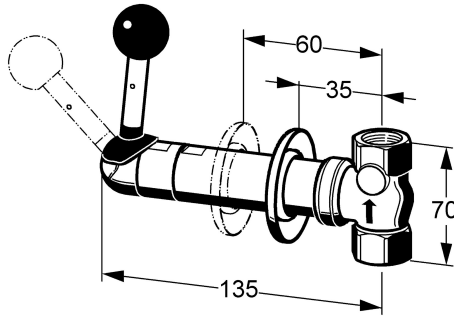

KWC

Emergency shower valve

Modell-Linie: EMERGENCYSHOWERS | FAID677

Nödduschar | Dusch av hela kroppen

KWC-No.

2000101128

Emergency shower valve for surface mounting, installation depth 35-60 mm (standard version)

2000101129

Installation depth 35-95 mm

Emergency shower valve DN 20 for surface mounting with rosette, with drain hole, sealed with plug, tilt lever with ball handle, not self-closing. Includes the "emergency shower" safety symbol on an adhesive label in compliance with ISO 3864, Part 1 and user instructions, green EPS coated brass (RAL 6032). Meets the

requirements of EN 15154, Part 1. Volumetric flow unimpeded approx. 60 l/min at 1 bar pressure.

Installation depth 35 - 95 mm, connection G 3/4 B

Extratillbehör