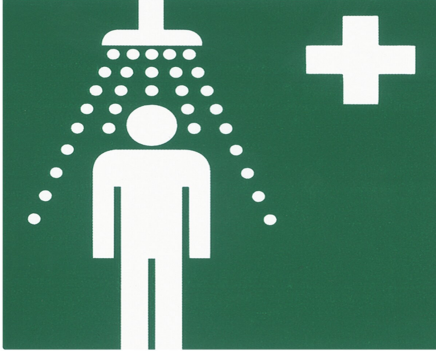

## KWC

### Safety label emergency shower

Modell-Linie: EMERGENCYSHOWERS | FAID904

Emergency showers | Complementary parts emergency showers

KWC

#### KWC-No.

**2000101152**

"Emergency shower" safety label

"Emergency shower" safety symbol for body showers on an adhesive label in compliance with ISO 3864, Part 1, green/white,

105 x 130 mm (W x H).