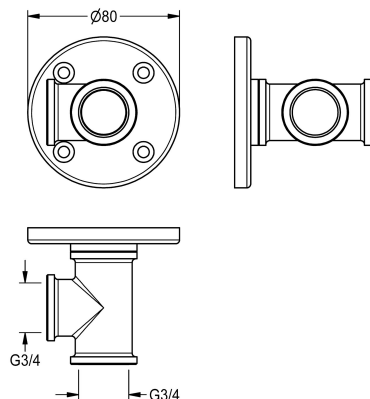

### Wall connecting piece

Modell-Linie: EMERGENCYSHOWERS | ZFAID694

Emergency showers | Complementary parts emergency showers

#### KWC-No.

**2000101156**

Wall connection piece for wall-bracket mounting and connection to emergency shower valve for surface mounting, 4 screw mounting, green EPS coated brass (RAL 6032).

For wall bracket DN 20, connection G 3/4 x G 3/4