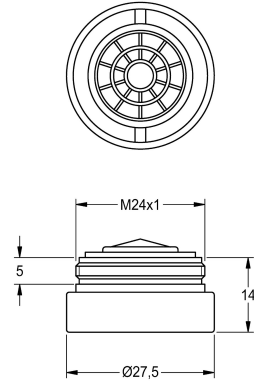

KWC Aerator

Modell-Linie: WASH-TAPS-ACCESS. | ZAQUA087
Taps | Complementary parts taps

KWC-No.

2000101160
Anti-theft aerator 6,0 l/min

Theft-proof aerator with integrated flow regulator 6.0 l/min, with male thread M 24 x 1, special key included.

Technical Data

quantity

1

quantity uom

piece