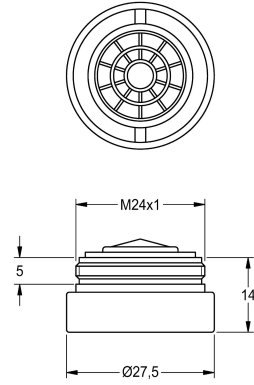

KWC Aerator

Modell-Linie: WASH-TAPS-ACCESS. | ZAQUA087
Taps | Complementary parts taps

KWC-No.

2000101160
Anti-theft aerator 6,0 l/min

Theft-proof aerator with integrated flow regulator 6.0 l/min, with male thread M 24 x 1, special key included.

Technical Data

quantity
quantity uom

1
piece