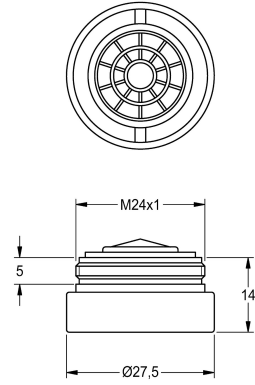

## KWC Aerator

Modell-Linie: WASH-TAPS-ACCESS. | ZAQUA087  
Taps | Complementary parts taps

### KWC-No.

**2000101160**  
Anti-theft aerator 6,0 l/min

Theft-proof aerator with integrated flow regulator 6.0 l/min, with male thread M 24 x 1, special key included.

### Technical Data

quantity

1

quantity uom

piece