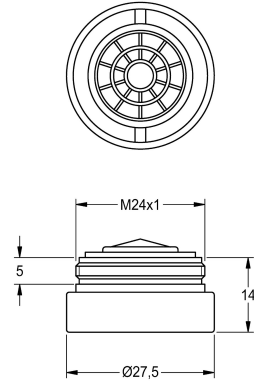

## KWC Aerator

Modell-Linie: WASH-TAPS-ACCESS. | ZAQUA087  
Taps | Complementary parts taps

### KWC-No.

**2000101160**  
Anti-theft aerator 6,0 l/min

Theft-proof aerator with integrated flow regulator 6.0 l/min, with male thread M 24 x 1, special key included.

### Technical Data

quantity

1

quantity uom

piece