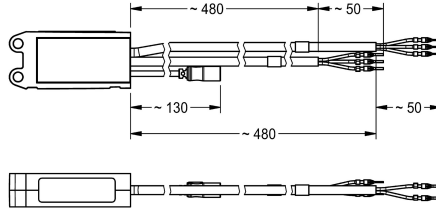

KWC AQUA 3000 open Circuit breaker

Modell-Linie: AQUA3000OPEN | ZAQUA026

Water management systems | Complementary parts water management

KWC-No.

2000101173

Power switch - A3000 open, for electronic module. Facilitates switching

external loads, e.g. fans. With 2 switched outputs for controlling 2 separate devices, with maximum power rating 10 A - 230 V AC.

Technical Data

communication

no

compatible A3000 open

yes

input supply voltage V