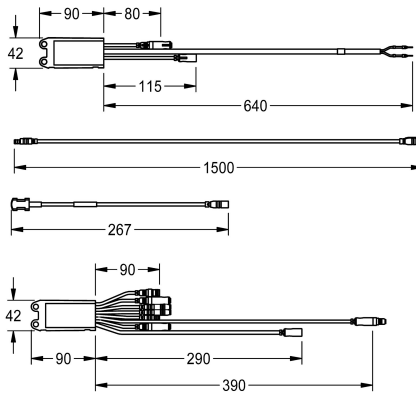

## KWC AQUA3000OPEN Electronic module for 3-way valve

Modell-Linie: AQUA3000OPEN | ZAQUA076  
Water management systems | Complementary parts water management

KWC-No.

**2000101176**

Electronic module - A3000 open, for 3-way valve, for switching the cold water supply to a hot water supply to facilitate thermal disinfection. Including power switch for separate power supply for the 3-way

valve, electric T-junction as well as a clip-on temperature sensor with 1.5 m extension cable.