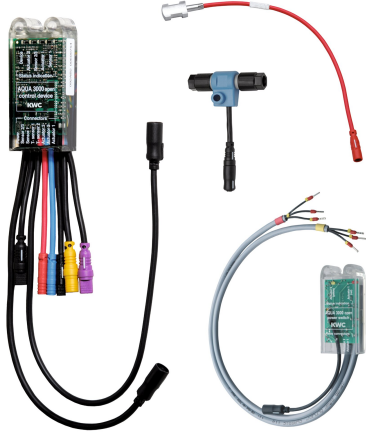

## KWC AQUA3000OPEN Electronic module for 3-way valve

Modell-Linie: AQUA3000OPEN | ZAQUA076  
Water management systems | Complementary parts water management

KWC-No.

**2000101176**

Electronic module - A3000 open, for 3-way valve, for switching the cold water supply to a hot water supply to facilitate thermal disinfection. Including power switch for separate power supply for the 3-way

valve, electric T-junction as well as a clip-on temperature sensor with 1.5 m extension cable.

### Mandatory Accessories

ECC2 function controller

**2000108123**  
ZA3OP0011

ECC2 function controller

**2030016282**  
ZA3OP0022

System cable

**2000100801**  
ZAQUA077

System cable

**2000100852**  
ZAQUA078

System cable

System cable

**KWC** AQUA3000OPEN  
Electronic module for 3-way valve

**Modell-Linie: AQUA3000OPEN | ZAQUA076**  
Water management systems | Complementary parts water management