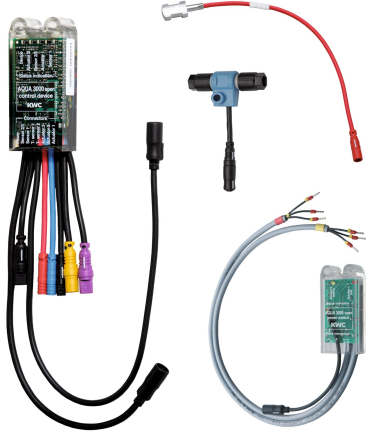

KWC AQUA3000OPEN Electronic module for 3-way valve

Modell-Linie: AQUA3000OPEN | ZAQUA076
Vattenhantering | Kompletterande delar vattenhantering

KWC-No.

2000101176

Electronic module - A3000 open, for 3-way valve, for switching the cold water supply to a hot water supply to facilitate thermal disinfection. Including power switch for separate power supply for the 3-way

valve, electric T-junction as well as a clip-on temperature sensor with 1.5 m extension cable.

Nödvändiga tillbehör

ECC2 function controller

2000108123
ZA3OP0011

ECC2 function controller

2030016282
ZA3OP0022

System-kabel

2000100801
ZAQUA077

System-kabel

2000100852
ZAQUA078

System-kabel

System-kabel

KWC AQUA3000OPEN
Electronic module for 3-way valve

Modell-Linie: AQUA3000OPEN | ZAQUA076
Vattenhantering | Kompletterande delar vattenhantering