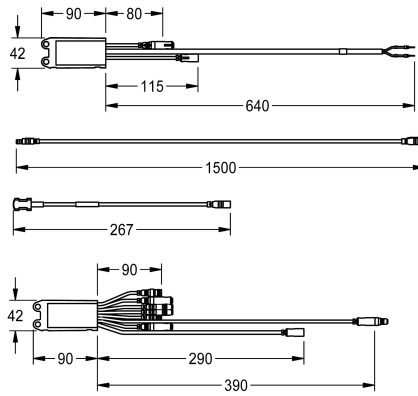

KWC AQUA3000OPEN Electronic module for 3-way valve

Modell-Linie: AQUA3000OPEN | ZAQUA076
Vattenhantering | Kompletterande delar vattenhantering

KWC-No.

2000101176

Electronic module - A3000 open, for 3-way valve, for switching the cold water supply to a hot water supply to facilitate thermal disinfection. Including power switch for separate power supply for the 3-way

valve, electric T-junction as well as a clip-on temperature sensor with 1.5 m extension cable.

Nödvändiga tillbehör

ECC2 function controller

2000108123
ZA3OP0011

ECC2 function controller

2030016282
ZA3OP0022