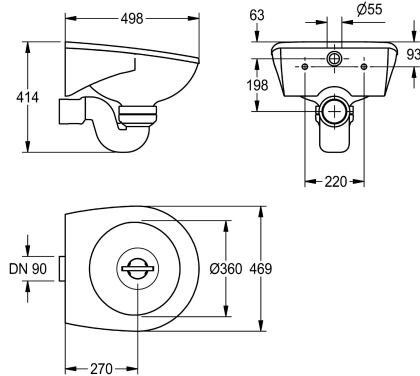

### KWC-No.

**2000101200**

Disposal sink for wall mounting made of MIRANIT resin-bonded mineral material. With pore-free, smooth surface (temperature-resistant up to 80 °C). Alpine white colour. Round bowl with integrated circular flushing rim, internal horizontal water connection. Integral back panel with integrated brackets and holes for fixing. Fastening material included. Siphon made of plastic material DN

100 with horizontal outlet. With outlet grating made of nickel-chromium steel to prevent clogging.

Dimensions 469 x 414 x 498 mm (W x H x D)  
Bowl diameter 360 mm

### Technical Data

bowl - depth	360 mm
bowl - width	360 mm
grid	optional
material	mineral material
material code	Miranit
overall depth	498 mm
overall height	414 mm
overall width	469 mm
rear upstand	no
splash back	no
sump	no
sump basket	no
surface finish	coated
tap ledge	no
type of mounting	wall mounting
waste hole position	centre
waste hole projection	270 mm
waste size	DN 100