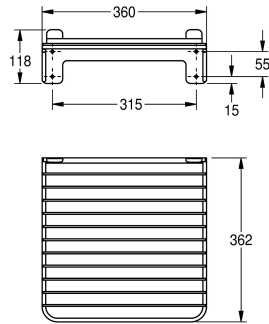

KWC SIRIUS Bucket grating

Modell-Linie: SIRIUS | SIRX512
Utility sinks | Complementary parts utility sinks

KWC-No.

2000101201
Bucket grating

Bucket grating made of nickel-chromium steel for wall mounting above disposal sink made of MIRANIT, hinged, with tilt protection, fastening material included.

Dimensions 360 x 118 x 362 mm (W x H x D)

Technical Data

quantity
quantity uom

1
piece