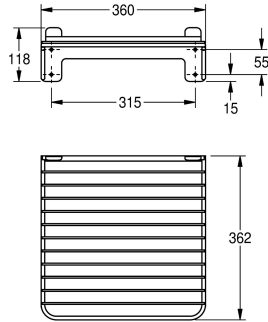

KWC SIRIUS Bucket grating

Modell-Linie: SIRIUS | SIRX512
Utility sinks | Complementary parts utility sinks

KWC-No.

2000101201
Bucket grating

Bucket grating made of nickel-chromium steel for wall mounting above disposal sink made of MIRANIT, hinged, with tilt protection, fastening material included.

Dimensions 360 x 118 x 362 mm (W x H x D)

Technical Data

quantity
quantity uom

1
piece