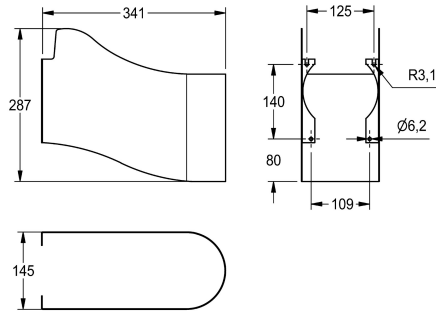

## KWC SIRIUS Siphon cover

Modell-Linie: SIRIUS | SIRX514  
Utility sinks | Complementary parts utility sinks

### KWC-No.

**2000101202**  
Siphon cover

Siphon cover for disposal sink made of MIRANIT for wall mounting, made

of nickel-chromium steel, fastening material included.  
Dimensions 145 x 287 x 341 mm (W x H x D)

### Technical Data

quantity

1

quantity uom

piece