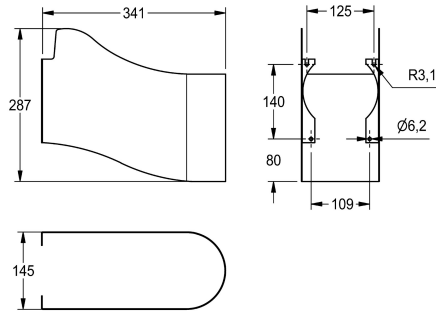

KWC SIRIUS Siphon cover

Modell-Linie: SIRIUS | SIRX514
Utility sinks | Complementary parts utility sinks

KWC-No.

2000101202
Siphon cover

Siphon cover for disposal sink made of MIRANIT for wall mounting, made

of nickel-chromium steel, fastening material included.
Dimensions 145 x 287 x 341 mm (V x H x D)

Technical Data

quantity

1

quantity uom

piece