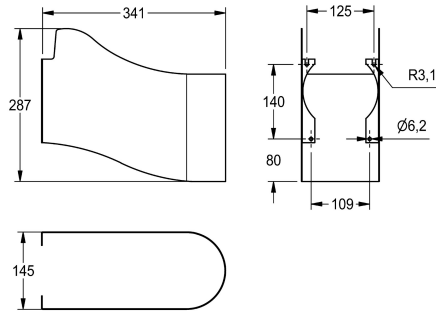

## KWC SIRIUS Siphon cover

Modell-Linie: SIRIUS | SIRX514  
Utility sinks | Complementary parts utility sinks

### KWC-No.

**2000101202**  
Siphon cover

Siphon cover for disposal sink made of MIRANIT for wall mounting, made

of nickel-chromium steel, fastening material included.  
Dimensions 145 x 287 x 341 mm (V x H x D)

### Technical Data

quantity

1

quantity uom

piece