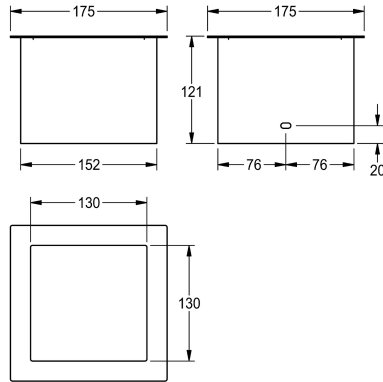

## KWC RODAN Waste disposal chute

Modell-Linie: RODAN | RODX607TT  
Accessories | Waste bins

### KWC-No.

**2000101212**

Dimensions 175 x 121 x 175 mm (W x H x D)

Waste chute for table top installation, stainless steel, visible surfaces satin finished, material thickness 0.8 mm, without waste container.

Dimensions 175 x 121 x 175 mm (W x H x D)

### Technical Data

material
material code
material thickness
overall depth
overall height
overall width
surface finish
type of fixing
type of mounting

stainless steel
1.4301 Chrome Nickel steel V2A
0.8 mm
175 mm
121 mm
175 mm
satin finished
screw - glue
counter top mounting