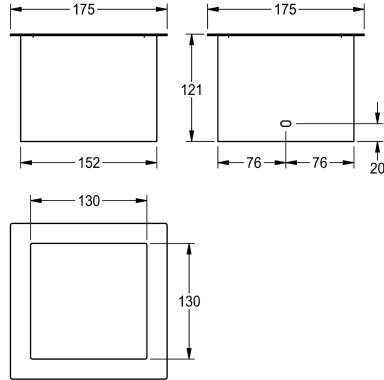

KWC RODAN Waste disposal chute

Modell-Linie: RODAN | RODX607TT
Accessories | Waste bins

KWC-No.

2000101212

Dimensions 175 x 121 x 175 mm (W x H x D)

Waste chute for table top installation, stainless steel, visible surfaces satin finished, material thickness 0.8 mm, without waste container.

Dimensions 175 x 121 x 175 mm (W x H x D)

Technical Data

material
material code
material thickness
overall depth
overall height
overall width
surface finish
type of fixing
type of mounting

stainless steel
1.4301 Chrome Nickel steel V2A
0.8 mm
175 mm
121 mm
175 mm
satin finished
screw - glue
counter top mounting