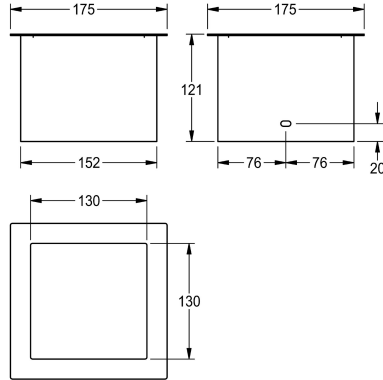

KWC RODAN Waste disposal chute

Modell-Linie: RODAN | RODX607TT
Accessories | Waste bins

KWC-No.

2000101212

Dimensions 175 x 121 x 175 mm (W x H x D)

Waste chute for table top installation, stainless steel, visible surfaces satin finished, material thickness 0.8 mm, without waste container.

Dimensions 175 x 121 x 175 mm (W x H x D)

Technical Data

material
material code
material thickness
overall depth
overall height
overall width
surface finish
type of fixing
type of mounting

stainless steel
1.4301 Chrome Nickel steel V2A
0.8 mm
175 mm
121 mm
175 mm
satin finished
screw - glue
counter top mounting