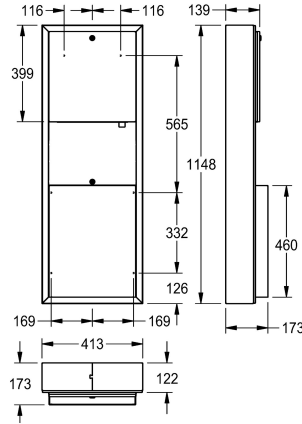

KWC RODAN

Paper towel/soap dispenser/waste bin combination for wall mounting

Modell-Linie: RODAN | RODX617
Accessories | Combinations

KWC-No.

2000101219

Dimensions 413 x 1148 x 173 mm (W x H x D)

Waste bin, paper towel-, soap dispenser combination for wall mounting, stainless steel, surface satin finished, material thickness 0.8 mm, cylinder lock with KWC standard key, paper towel dispenser with loading capacity 300 - 400 pcs. of paper depending on convolution, suitable for liquid soaps and lotions, 0.8

liter soap tank, push lever, waste bin with approx. 23 liter capacity, includes stainless steel screws and dowels.

Dimensions 413 x 1148 x 173 mm (W x H x D)

Technical Data

combination part 1
combination part 2
combination part 3
filling quantity 1
filling quantity 1 uom
filling quantity 2
filling quantity 2 uom
filling quantity 3
filling quantity 3 uom
lock 1
lock 2
lock 3
material
material code
material thickness
overall depth
overall height
overall width
surface finish
type of consumable 1
type of consumable 2
type of fixing
type of mounting

paper towel dispenser
soap dispenser
waste bin
400
pieces
0.8
liter
23
liter
key-lock
key-lock
key-lock
stainless steel
1.4301 Chrome Nickel steel V2A
0.8 mm
173 mm
1.148 mm
413 mm
satin finished
paper towel
liquid soap
screw
wall mounting