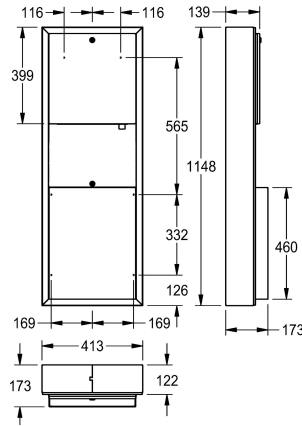

KWC RODAN

Paper towel/soap dispenser/waste bin combination for wall mounting

Modell-Linie: RODAN | RODX617
Accessories | Combinations

KWC-No.

2000101219

Dimensions 413 x 1148 x 173 mm (W x H x D)

Waste bin, paper towel-, soap dispenser combination for wall mounting, stainless steel, surface satin finished, material thickness 0.8 mm, cylinder lock with KWC standard key, paper towel dispenser with loading capacity 300 - 400 pcs. of paper depending on convolution, suitable for liquid soaps and lotions, 0.8

liter soap tank, push lever, waste bin with approx. 23 liter capacity, includes stainless steel screws and dowels.

Dimensions 413 x 1148 x 173 mm (W x H x D)

Technical Data

combination part 1
combination part 2
combination part 3
filling quantity 1
filling quantity 1 uom
filling quantity 2
filling quantity 2 uom
filling quantity 3
filling quantity 3 uom
lock 1
lock 2
lock 3
material
material code
material thickness
overall depth
overall height
overall width
surface finish
type of consumable 1
type of consumable 2
type of fixing
type of mounting

paper towel dispenser
soap dispenser
waste bin
400
pieces
0.8
liter
23
liter
key-lock
key-lock
key-lock
stainless steel
1.4301 Chrome Nickel steel V2A
0.8 mm
173 mm
1.148 mm
413 mm
satin finished
paper towel
liquid soap
screw
wall mounting