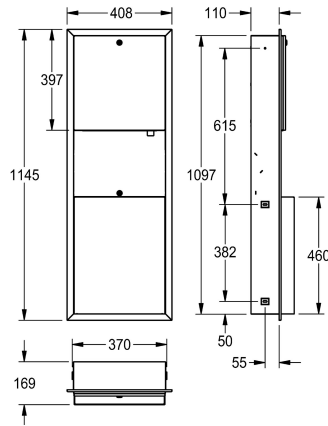

KWC RODAN

Paper towel/soap dispenser/waste bin combination for recessed mounting

Modell-Linie: **RODAN | RODX617E**
Accessories | Combinations

KWC-No.

2000101220

Dimensions 408 x 1145 x 169 mm (W x H x D)

Paper towel-, soap dispenser and waste bin combination for recessed mounting, stainless steel, surface satin finished, material thickness 0.8 mm, cylinder lock with KWC standard key, paper towel dispenser with loading capacity 300 - 400 pcs. of paper depending on convolution, suitable for liquid soaps and lotions, 0.8

liter soap tank, push lever, waste bin with approx. 23 liter capacity, includes stainless steel screws and dowels.

Dimensions 408 x 1145 x 169 mm (W x H x D)

Technical Data

combination part 1
combination part 2
combination part 3
filling quantity 1
filling quantity 1 uom
filling quantity 2
filling quantity 2 uom
filling quantity 3
filling quantity 3 uom
lock 1
lock 2
lock 3
material
material code
material thickness
overall depth
overall height
overall width
surface finish
type of consumable 1
type of consumable 2
type of fixing
type of mounting

paper towel dispenser
soap dispenser
waste bin
400
pieces
0.8
liter
23
liter
key-lock
key-lock
key-lock
stainless steel
1.4301 Chrome Nickel steel V2A
0.8 mm
169 mm
1.145 mm
408 mm
satin finished
paper towel
liquid soap
screw
recessed mounting