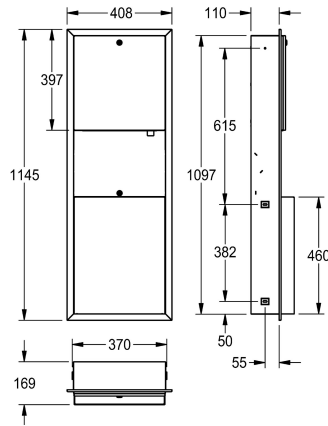

KWC RODAN

Paper towel/soap dispenser/waste bin combination for recessed mounting

Modell-Linie: **RODAN | RODX617E**
Accessories | Combinations

KWC-No.

2000101220

Dimensions 408 x 1145 x 169 mm (W x H x D)

Paper towel-, soap dispenser and waste bin combination for recessed mounting, stainless steel, surface satin finished, material thickness 0.8 mm, cylinder lock with KWC standard key, paper towel dispenser with loading capacity 300 - 400 pcs. of paper depending on convolution, suitable for liquid soaps and lotions, 0.8

liter soap tank, push lever, waste bin with approx. 23 liter capacity, includes stainless steel screws and dowels.

Dimensions 408 x 1145 x 169 mm (W x H x D)

Technical Data

| |
|------------------------|
| combination part 1 |
| combination part 2 |
| combination part 3 |
| filling quantity 1 |
| filling quantity 1 uom |
| filling quantity 2 |
| filling quantity 2 uom |
| filling quantity 3 |
| filling quantity 3 uom |
| lock 1 |
| lock 2 |
| lock 3 |
| material |
| material code |
| material thickness |
| overall depth |
| overall height |
| overall width |
| surface finish |
| type of consumable 1 |
| type of consumable 2 |
| type of fixing |
| type of mounting |

| |
|--------------------------------|
| paper towel dispenser |
| soap dispenser |
| waste bin |
| 400 |
| pieces |
| 0.8 |
| liter |
| 23 |
| liter |
| key-lock |
| key-lock |
| key-lock |
| stainless steel |
| 1.4301 Chrome Nickel steel V2A |
| 0.8 mm |
| 169 mm |
| 1.145 mm |
| 408 mm |
| satin finished |
| paper towel |
| liquid soap |
| screw |
| recessed mounting |