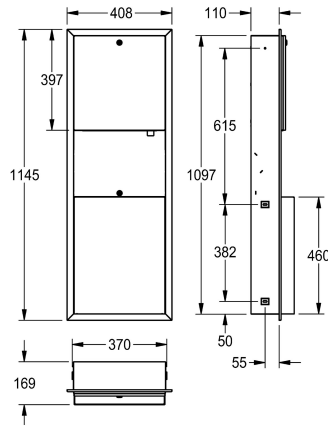

### KWC-No.

**2000101220**

Dimensions 408 x 1145 x 169 mm (W x H x D)

Paper towel-, soap dispenser and waste bin combination for recessed mounting, stainless steel, surface satin finished, material thickness 0.8 mm, cylinder lock with KWC standard key, paper towel dispenser with loading capacity 300 - 400 pcs. of paper depending on convolution, suitable for liquid soaps and lotions, 0.8

liter soap tank, push lever, waste bin with approx. 23 liter capacity, includes stainless steel screws and dowels.

Dimensions 408 x 1145 x 169 mm (W x H x D)

### Technical Data

combination part 1
combination part 2
combination part 3
filling quantity 1
filling quantity 1 uom
filling quantity 2
filling quantity 2 uom
filling quantity 3
filling quantity 3 uom
lock 1
lock 2
lock 3
material
material code
material thickness
overall depth
overall height
overall width
surface finish
type of consumable 1
type of consumable 2
type of fixing
type of mounting

paper towel dispenser
soap dispenser
waste bin
400
pieces
0.8
liter
23
liter
key-lock
key-lock
key-lock
stainless steel
1.4301 Chrome Nickel steel V2A
0.8 mm
169 mm
1.145 mm
408 mm
satin finished
paper towel
liquid soap
screw
recessed mounting