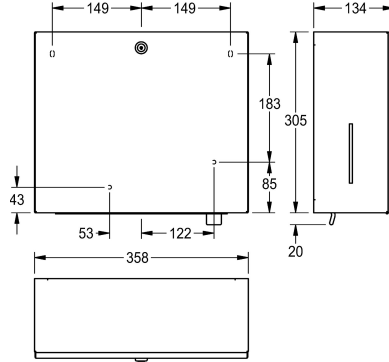

### KWC-No.

**2000101221**

Dimensions 358 x 325 x 134 mm (W x H x D)

Paper towel, soap dispenser combination for wall mounting, stainless steel, surface satin finished, material thickness 0.8 mm, cylinder lock with KWC standard key, inspection windows on sides, paper towel dispenser with loading capacity 300 - 400 pcs. of paper depending on convolution, suitable for liquid soaps and

lotions, 0.8 liter soap tank, pull lever, includes stainless steel screws and dowels.

Dimensions 358 x 325 x 134 mm (W x H x D)

### Technical Data

combination part 1
combination part 2
filling quantity 1
filling quantity 1 uom
filling quantity 2
filling quantity 2 uom
lock 1
lock 2
material
material code
material thickness
overall depth
overall height
overall width
surface finish
type of consumable 1
type of consumable 2
type of fixing
type of mounting

paper towel dispenser
soap dispenser
400
pieces
0.8
liter
key-lock
key-lock
stainless steel
1.4301 Chrome Nickel steel V2A
0.8 mm
134 mm
325 mm
358 mm
satin finished
paper towel
liquid soap
screw
wall mounting