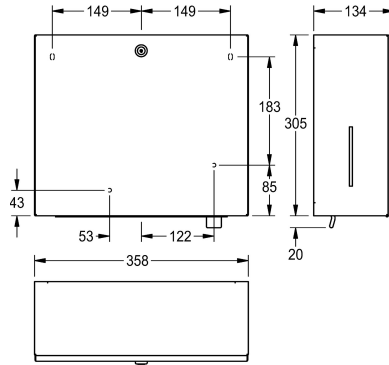

KWC RODAN

Paper towel/soap dispenser combination for wall mounting

Modell-Linie: **RODAN | RODX601**
Accessories | Combinations

KWC-No.

2000101221

Dimensions 358 x 325 x 134 mm (W x H x D)

Paper towel, soap dispenser combination for wall mounting, stainless steel, surface satin finished, material thickness 0.8 mm, cylinder lock with KWC standard key, inspection windows on sides, paper towel dispenser with loading capacity 300 - 400 pcs. of paper depending on convolution, suitable for liquid soaps and

lotions, 0.8 liter soap tank, pull lever, includes stainless steel screws and dowels.

Dimensions 358 x 325 x 134 mm (W x H x D)

Technical Data

combination part 1
combination part 2
filling quantity 1
filling quantity 1 uom
filling quantity 2
filling quantity 2 uom
lock 1
lock 2
material
material code
material thickness
overall depth
overall height
overall width
surface finish
type of consumable 1
type of consumable 2
type of fixing
type of mounting

paper towel dispenser
soap dispenser
400
pieces
0.8
liter
key-lock
key-lock
stainless steel
1.4301 Chrome Nickel steel V2A
0.8 mm
134 mm
325 mm
358 mm
satin finished
paper towel
liquid soap
screw
wall mounting