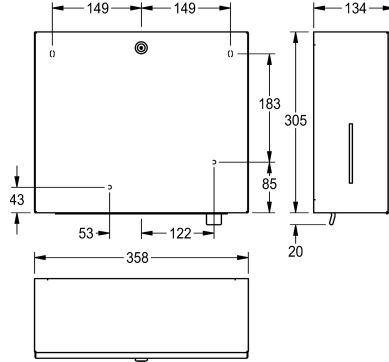

KWC RODAN

Paper towel/soap dispenser combination for wall mounting

Modell-Linie: RODAN | RODX601

Accessories | Combinations

KWC-No.

2000101221

Dimensions 358 x 325 x 134 mm (W x H x D)

Paper towel, soap dispenser combination for wall mounting, stainless steel, surface satin finished, material thickness 0.8 mm, cylinder lock with KWC standard key, inspection windows on sides, paper towel dispenser with loading capacity 300 - 400 pcs. of paper depending on convolution, suitable for liquid soaps and

lotions, 0.8 liter soap tank, pull lever, includes stainless steel screws and dowels.

Dimensions 358 x 325 x 134 mm (W x H x D)

Technical Data

combination part 1
combination part 2
filling quantity 1
filling quantity 1 uom
filling quantity 2
filling quantity 2 uom
lock 1
lock 2
material
material code
material thickness
overall depth
overall height
overall width
surface finish
type of consumable 1
type of consumable 2
type of fixing
type of mounting

paper towel dispenser
soap dispenser
400
pieces
0.8
liter
key-lock
key-lock
stainless steel
1.4301 Chrome Nickel steel V2A
0.8 mm
134 mm
325 mm
358 mm
satin finished
paper towel
liquid soap
screw
wall mounting