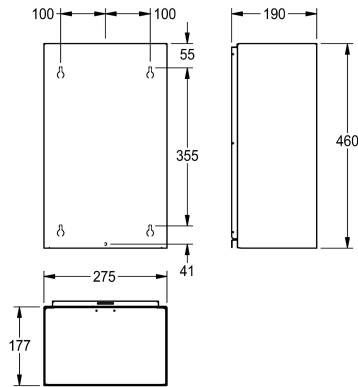

KWC RODAN Waste bin for wall mounting

Modell-Linie: **RODAN | RODX605S**
Accessories | Waste bins

KWC-No.

2000090061

Capacity approx. 23 litres Dimensions 355 x 460 x 168 mm (W x H x D)

2000101236

Capacity approx. 18 litres, dimensions 275 x 460 x 177 mm (W x H x D)

filling volume

23 Liter

18 Liter

overall width

355 mm

275 mm

Waste bin for wall mounting, stainless steel, surface satin finished, material thickness 0.8 mm, rounded edges, mounting either with mounting bracket or directly onto the wall, includes stainless steel screws and dowels.

Capacity approx. 18 liter
Dimensions 275 x 460 x 177 mm (W x H x D)

Technical Data

bag holder

no

filling volume

18 Liter

lid

no

overall depth

177 mm

overall height

460 mm

overall width

275 mm

surface finish

satin finished