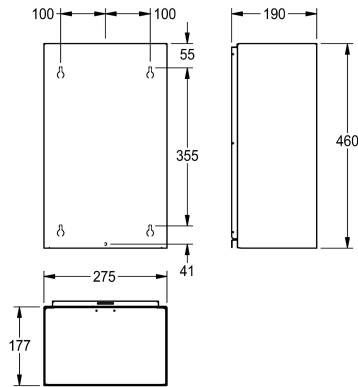

KWC RODAN Waste bin for wall mounting

Modell-Linie: RODAN | RODX605S
Accessories | Waste bins

KWC-No.

2000090061

Capacity approx. 23 litres Dimensions 355 x 460 x 168 mm (W x H x D)

2000101236

Capacity approx. 18 litres, dimensions 275 x 460 x 177 mm (W x H x D)

filling volume

23 Liter

18 Liter

overall width

355 mm

275 mm

Waste bin for wall mounting, stainless steel, surface satin finished, material thickness 0.8 mm, rounded edges, mounting either with mounting bracket or directly onto the wall, includes stainless steel screws and dowels.

Capacity approx. 18 liter
Dimensions 275 x 460 x 177 mm (W x H x D)

Technical Data

bag holder

no

filling volume

18 Liter

lid

no

lock

no lock

material

stainless steel

material code

1.4301 Chrome Nickel steel V2A

material thickness

0.8 mm

overall depth

177 mm

overall height

460 mm

overall width

275 mm

surface finish

satin finished

type of fixing

screw

type of mounting

wall mounting