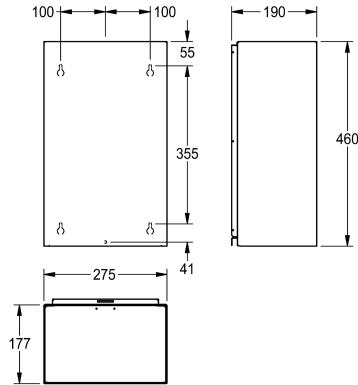

KWC RODAN Waste bin for wall mounting

Modell-Linie: **RODAN | RODX605S**
Accessories | Waste bins

KWC-No.

2000090061

Capacity approx. 23 litres Dimensions 355 x 460 x 168 mm (W x H x D)

2000101236

Capacity approx. 18 litres, dimensions 275 x 460 x 177 mm (W x H x D)

filling volume

23 Liter

18 Liter

overall width

355 mm

275 mm

Waste bin for wall mounting, stainless steel, surface satin finished, material thickness 0.8 mm, rounded edges, mounting either with mounting bracket or directly onto the wall, includes stainless steel screws and dowels.

Capacity approx. 18 liter
Dimensions 275 x 460 x 177 mm (W x H x D)

Technical Data

bag holder

no

filling volume

18 Liter

lid

no

overall depth

177 mm

overall height

460 mm

overall width

275 mm

surface finish

satin finished