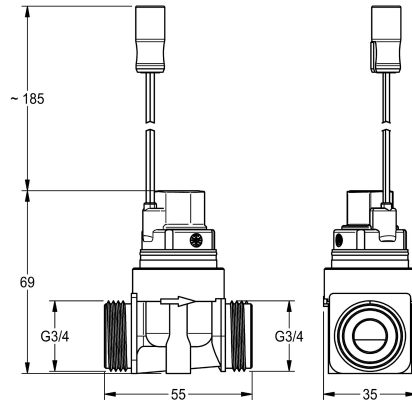

## KWC AQUA3000OPEN Solenoid valve

Modell-Linie: AQUA3000OPEN | ZAQUA032

Water management systems | Complementary parts water management

### KWC-No.

**2000101328**

Solenoid valve – A3000 open for combination with electronic module for circulation line

Solenoid valve A3000 open 24 V DC, connections G 3/4 B on both sides, watertight version with compound-filled solenoid and dirt