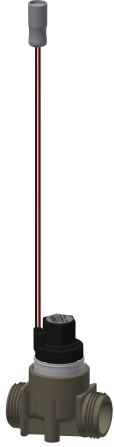

## KWC AQUA3000OPEN Solenoid valve

Modell-Linie: AQUA3000OPEN | ZAQUA032

Water management systems | Complementary parts water management

### KWC-No.

**2000101328**

Solenoid valve – A3000 open for combination with electronic module for circulation line

Solenoid valve A3000 open 24 V DC, connections G 3/4 B on both sides, watertight version with compound-filled solenoid and dirt