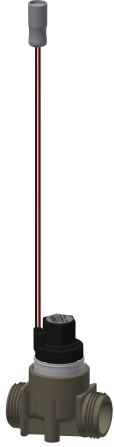

KWC AQUA3000OPEN Solenoid valve

Modell-Linie: AQUA3000OPEN | ZAQUA032

Water management systems | Complementary parts water management

KWC-No.

2000101328

Solenoid valve – A3000 open for combination with electronic module for circulation line

Solenoid valve A3000 open 24 V DC, connections G 3/4 B on both sides, watertight version with compound-filled solenoid and dirt

strainer.