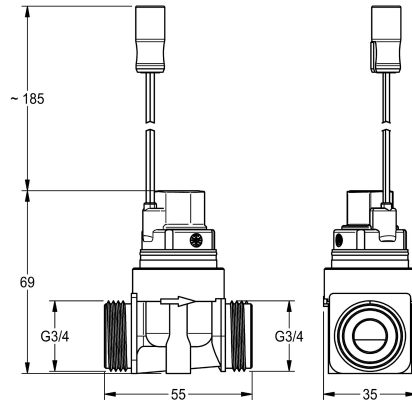

KWC AQUA3000OPEN Solenoid valve

Modell-Linie: AQUA3000OPEN | ZAQUA032

Water management systems | Complementary parts water management

KWC-No.

2000101328

Solenoid valve – A3000 open for combination with electronic module for circulation line

Solenoid valve A3000 open 24 V DC, connections G 3/4 B on both sides, watertight version with compound-filled solenoid and dirt

strainer.