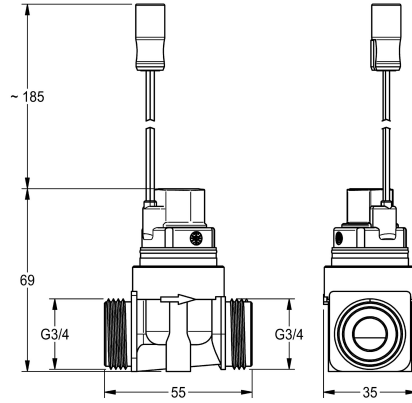

KWC AQUA3000OPEN Solenoid valve

Modell-Linie: AQUA3000OPEN | ZAQUA032

Water management systems | Complementary parts water management

KWC-No.

2000101328

Solenoid valve – A3000 open for combination with electronic module for circulation line

Solenoid valve A3000 open 24 V DC, connections G 3/4 B on both sides, watertight version with compound-filled solenoid and dirt

strainer.