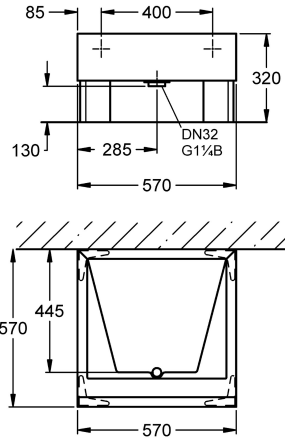

KWC FLENSBURG

Foot bath

Modell-Linie: SIRIUS | SIRW840

Utility sinks | Multi purpose sink

KWC-No.

2000101335

Dimensions 570 x 320 x 570 mm (W x H x D)

Foot bath, made from resin-bonded mineral material with non-porous smooth surface (max. temperature 80 °C), colour alpine white, seamlessly integrated bowl and flow DN 32.

With corner feet made from resin-bonded mineral material
Dimensions 570 x 320 x 570 mm (W x H x D)

Technical Data

drainer or storage	no
grid	no
material	mineral material
material code	Miranit
overall depth	570 mm
overall height	320 mm
overall width	570 mm
overflow	no
rear upstand	no
wash riffle	no
spillway	no
splash back	no
sump	no
sump basket	no
tap ledge	no
type of mounting	no mounting
type of utility sink	cleaner sink
waste hole position	centre
waste hole projection	445 mm
waste size	DN 32