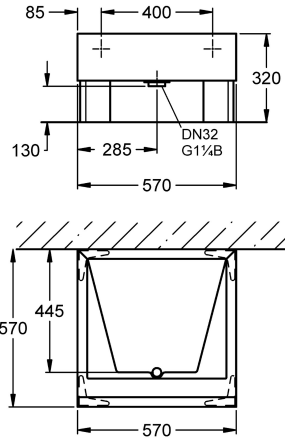

#### KWC-No.

**2000101335**

Dimensions 570 x 320 x 570 mm (W x H x D)

Foot bath, made from resin-bonded mineral material with non-porous smooth surface (max. temperature 80 °C), colour alpine white, seamlessly integrated bowl and flow DN 32.

With corner feet made from resin-bonded mineral material  
Dimensions 570 x 320 x 570 mm (W x H x D)

Miranit

overall depth

570 mm

overall height

320 mm

overall width

570 mm

overflow

no mounting

type of utility sink

cleaner sink

waste hole position

centre

waste hole projection

445 mm

waste size