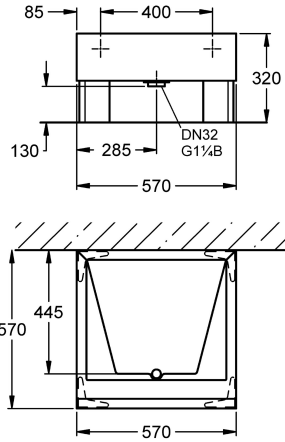

KWC FLENSBURG foot bath

Modell-Linie: SIRIUS | SIRW841
Utility sinks | Multi purpose sink

KWC-No.

2000101335

Dimensions 570 x 320 x 570 mm (W x H x D)

2000101336

Version with steel square tube base frame, powder-coated, with height adjustable feet

Foot bath, made from resin-bonded mineral material with non-porous smooth surface (max. temperature 65 °C), colour alpine white, seamlessly integrated bowl and flow DN 32.

Square tub substructure made from steel with adjustable feet
Dimensions 570 x 320 x 570 mm (W x H x D)

Technical Data

drainer or storage

no

grid

no

material

mineral material

material code

Miranit

overall depth

570 mm

overall height

320 mm

overall width

570 mm

overflow

no

rear upstand

no

wash riffle

no

spillway

no

splash back

no

sump

no

sump basket

no

tap ledge

no

type of mounting

no mounting

type of utility sink

cleaner sink

waste hole position

centre

waste hole projection

445 mm

waste size

DN 32