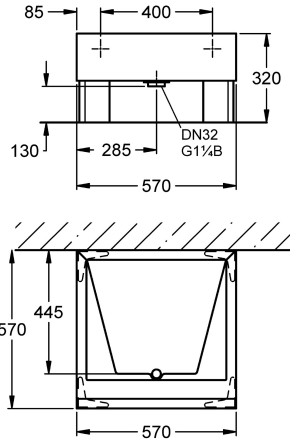

KWC FLENSBURG foot bath

Modell-Linie: SIRIUS | SIRW841
Utility sinks | Multi purpose sink

KWC-No.

2000101335

Dimensions 570 x 320 x 570 mm (W x H x D)

2000101336

Version with steel square tube base frame, powder-coated, with height adjustable feet

Foot bath, made from resin-bonded mineral material with non-porous smooth surface (max. temperature 65 °C), colour alpine white, seamlessly integrated bowl and flow DN 32.

Square tub substructure made from steel with adjustable feet
Dimensions 570 x 320 x 570 mm (W x H x D)

Miranit

overall depth

570 mm

overall height

320 mm

overall width

570 mm

overflow

no mounting

type of utility sink

cleaner sink

waste hole position

centre

waste hole projection

445 mm

waste size