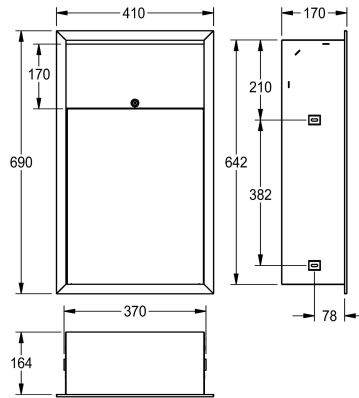

KWC RODAN

Waste bin for recessed mounting

Modell-Linie: RODAN | RODX605EE

Accessories | Waste bins

KWC-No.

2000090062

Dimensions 408 x 690 x 169 mm (W x H x D)

2000101344

full recessed version, Dimensions 410 x 690 x 171 mm (W x H x D)

overall width

408 mm

410 mm

Waste bin for recessed mounting, stainless steel, surface satin finished, material thickness 0.8 mm, rounded edges, cylinder lock with KWC standard key, mounting with in-wall frame, includes stainless steel screws and dowels.

Approx. 23 liter capacity, full recessed version
Dimensions 410 x 690 x 171 mm (W x H x D)

Technical Data

bag holder

optional

filling volume

23 Liter

lid

no

overall depth

171 mm

overall height

690 mm

overall width

410 mm

surface finish

satin finished