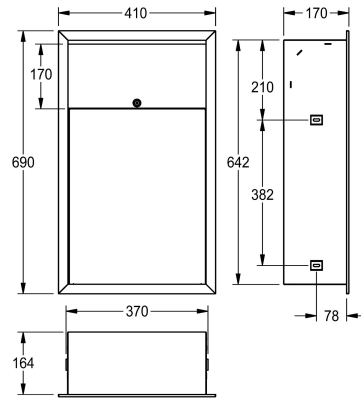

KWC RODAN

Waste bin for recessed mounting

Modell-Linie: RODAN | RODX605EE

Accessories | Waste bins

KWC-No.

2000090062

Dimensions 408 x 690 x 169 mm (W x H x D)

2000101344

full recessed version, Dimensions 410 x 690 x 171 mm (W x H x D)

overall width

408 mm

410 mm

Waste bin for recessed mounting, stainless steel, surface satin finished, material thickness 0.8 mm, rounded edges, cylinder lock with KWC standard key, mounting with in-wall frame, includes stainless steel screws and dowels.

Approx. 23 liter capacity, full recessed version
Dimensions 410 x 690 x 171 mm (W x H x D)

Technical Data

bag holder

optional

filling volume

23 Liter

lid

no

overall depth

171 mm

overall height

690 mm

overall width

410 mm

surface finish

satin finished