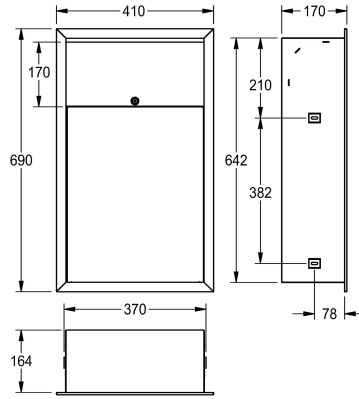

KWC RODAN

Waste bin for recessed mounting

Modell-Linie: RODAN | RODX605EE

Accessories | Waste bins

KWC-No.

2000090062

Dimensions 408 x 690 x 169 mm (W x H x D)

2000101344

full recessed version, Dimensions 410 x 690 x 171 mm (W x H x D)

2000106588

Capacity approx. 41 liter Dimensions 410 x 830 x 94 (W x H x D)

overall width

408 mm

410 mm

410 mm

Waste bin for recessed mounting, stainless steel, surface satin finished, material thickness 0.8 mm, rounded edges, cylinder lock with KWC standard key, mounting with in-wall frame, includes stainless steel screws and dowels.

Approx. 23 liter capacity, full recessed version
Dimensions 410 x 690 x 171 mm (W x H x D)

Technical Data

bag holder

optional

filling volume

23 Liter

lid

no

overall depth

171 mm

overall height

690 mm

overall width

410 mm

surface finish

satin finished