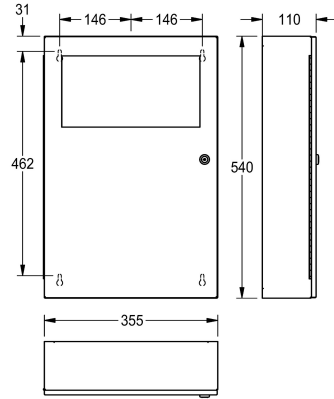

KWC RODAN Waste bin for wall mounting

Modell-Linie: RODAN | RODX604
Accessories | Waste bins

KWC-No.
2000101345 Capacity approx. 16 litres, dimensions 355 x 540 x 110 mm (W x H x D)
2000101346 Capacity approx. 45 litres, dimensions 495 x 710 x 153 mm (W x H x D)

filling volume	overall width
13 Liter	355 mm
45 Liter	495 mm

Waste bin for wall mounting, stainless steel, surface satin finished, material thickness 0.8 mm, folding self closing lid, with integrated bag holder, cylinder lock with KWC standard key, includes stainless steel screws and dowels.

Capacity approx. 13 liters
Dimensions 355 x 540 x 110 mm (W x H x D)

Technical Data
bag holder
filling volume
lid
lock
material
material code
material thickness
overall depth
overall height
overall width
surface finish
type of fixing
type of mounting

yes
13 Liter
yes
key-lock
stainless steel
1.4301 Chrome Nickel steel V2A
0.8 mm
110 mm
540 mm
355 mm
satin finished
screw
wall mounting