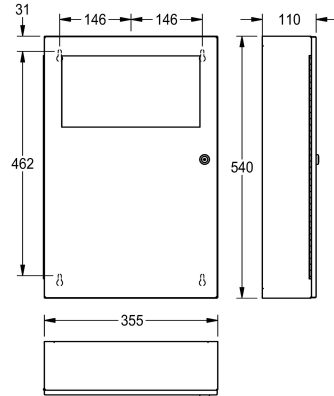

KWC RODAN Waste bin for wall mounting

Modell-Linie: RODAN | RODX604
Accessories | Waste bins

KWC-No.
2000101345 Capacity approx. 16 litres, dimensions 355 x 540 x 110 mm (W x H x D)
2000101346 Capacity approx. 45 litres, dimensions 495 x 710 x 153 mm (W x H x D)

filling volume	overall width
13 Liter	355 mm
45 Liter	495 mm

Waste bin for wall mounting, stainless steel, surface satin finished, material thickness 0.8 mm, folding self closing lid, with integrated bag holder, cylinder lock with KWC standard key, includes stainless steel screws and dowels.

Capacity approx. 13 liters
Dimensions 355 x 540 x 110 mm (W x H x D)

Technical Data
bag holder
filling volume
lid
lock
material
material code
material thickness
overall depth
overall height
overall width
surface finish
type of fixing
type of mounting

yes
13 Liter
yes
key-lock
stainless steel
1.4301 Chrome Nickel steel V2A
0.8 mm
110 mm
540 mm
355 mm
satin finished
screw
wall mounting