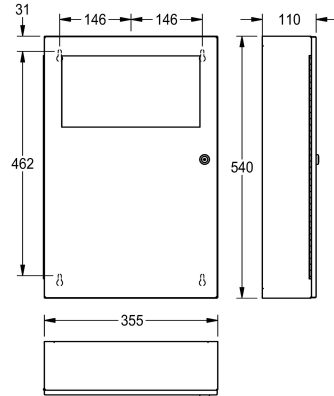

KWC RODAN Waste bin for wall mounting

Modell-Linie: **RODAN | RODX604**
Accessories | Waste bins

KWC-No.
2000101345 Capacity approx. 16 litres, dimensions 355 x 540 x 110 mm (W x H x D)
2000101346 Capacity approx. 45 litres, dimensions 495 x 710 x 153 mm (W x H x D)

filling volume	overall width
13 Liter	355 mm
45 Liter	495 mm

Waste bin for wall mounting, stainless steel, surface satin finished, material thickness 0.8 mm, folding self closing lid, with integrated bag holder, cylinder lock with KWC standard key, includes stainless steel screws and dowels.

Capacity approx. 13 liters
Dimensions 355 x 540 x 110 mm (W x H x D)

Technical Data
bag holder
filling volume
lid
lock
material
material code
material thickness
overall depth
overall height
overall width
surface finish
type of fixing
type of mounting

yes
13 Liter
yes
key-lock
stainless steel
1.4301 Chrome Nickel steel V2A
0.8 mm
110 mm
540 mm
355 mm
satin finished
screw
wall mounting