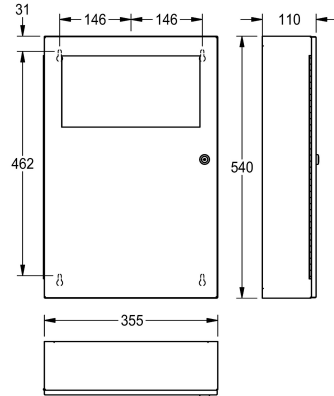

KWC RODAN Waste bin for wall mounting

Modell-Linie: **RODAN | RODX604**
Accessories | Waste bins

KWC-No.

2000101345

Capacity approx. 16 litres, dimensions 355 x 540 x 110 mm (W x H x D)

2000101346

Capacity approx. 45 litres, dimensions 495 x 710 x 153 mm (W x H x D)

filling volume

13 Liter

45 Liter

overall width

355 mm

495 mm

Waste bin for wall mounting, stainless steel, surface satin finished, material thickness 0.8 mm, folding self closing lid, with integrated bag holder, cylinder lock with KWC standard key, includes stainless steel screws and dowels.

Capacity approx. 13 liters
Dimensions 355 x 540 x 110 mm (W x H x D)

Technical Data

bag holder

yes

filling volume

13 Liter

lid

yes

overall depth

110 mm

overall height

540 mm

overall width

355 mm

surface finish

satin finished