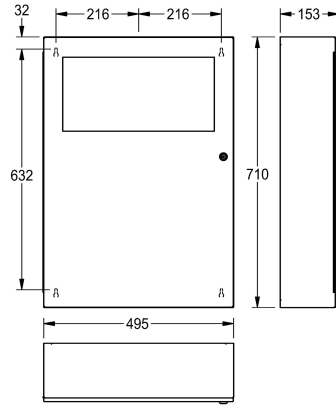

KWC RODAN Waste bin for wall mounting

Modell-Linie: RODAN | RODX606
Accessories | Waste bins

KWC-No.
2000101345 Capacity approx. 16 litres, dimensions 355 x 540 x 110 mm (W x H x D)
2000101346 Capacity approx. 45 litres, dimensions 495 x 710 x 153 mm (W x H x D)

filling volume	overall width
13 Liter	355 mm
45 Liter	495 mm

Waste bin for wall mounting, stainless steel, surface satin finished, material thickness 0.8 mm, folding self closing lid, with integrated bag holder, cylinder lock with KWC standard key, includes stainless steel screws and dowels.

Capacity approx. 45 liters
Dimensions 495 x 710 x 153 mm (W x H x D)

Technical Data
bag holder
filling volume
lid
lock
material
material code
material thickness
overall depth
overall height
overall width
surface finish
type of fixing
type of mounting

yes
45 Liter
yes
key-lock
stainless steel
1.4301 Chrome Nickel steel V2A
0.8 mm
153 mm
710 mm
495 mm
satin finished
screw
wall mounting