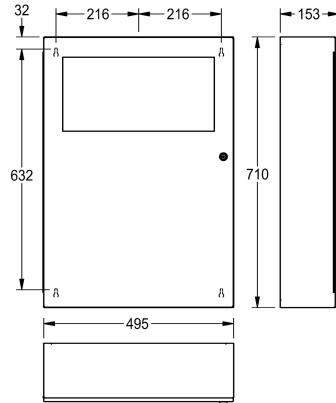

KWC RODAN Waste bin for wall mounting

Modell-Linie: **RODAN | RODX606**
Accessories | Waste bins

KWC-No.

2000101345

Capacity approx. 16 litres, dimensions 355 x 540 x 110 mm (W x H x D)

2000101346

Capacity approx. 45 litres, dimensions 495 x 710 x 153 mm (W x H x D)

filling volume

13 Liter

45 Liter

overall width

355 mm

495 mm

Waste bin for wall mounting, stainless steel, surface satin finished, material thickness 0.8 mm, folding self closing lid, with integrated bag holder, cylinder lock with KWC standard key, includes stainless steel screws and dowels.

Capacity approx. 45 liters
Dimensions 495 x 710 x 153 mm (W x H x D)

Technical Data

bag holder

yes

filling volume

45 Liter

lid

yes

lock

key-lock

material

stainless steel

material code

1.4301 Chrome Nickel steel V2A

material thickness

0.8 mm

overall depth

153 mm

overall height

710 mm

overall width

495 mm

surface finish

satin finished

type of fixing

screw

type of mounting

wall mounting