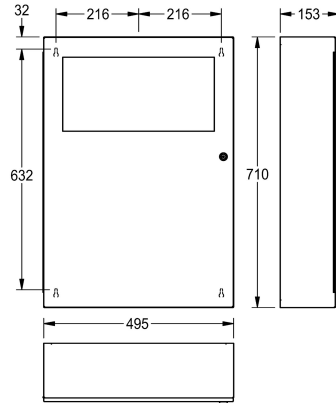

KWC RODAN Waste bin for wall mounting

Modell-Linie: RODAN | RODX606
Accessories | Waste bins

KWC-No.
2000101345 Capacity approx. 16 litres, dimensions 355 x 540 x 110 mm (W x H x D)
2000101346 Capacity approx. 45 litres, dimensions 495 x 710 x 153 mm (W x H x D)

filling volume	overall width
13 Liter	355 mm
45 Liter	495 mm

Waste bin for wall mounting, stainless steel, surface satin finished, material thickness 0.8 mm, folding self closing lid, with integrated bag holder, cylinder lock with KWC standard key, includes stainless steel screws and dowels.

Capacity approx. 45 liters
Dimensions 495 x 710 x 153 mm (W x H x D)

Technical Data
bag holder
filling volume
lid
lock
material
material code
material thickness
overall depth
overall height
overall width
surface finish
type of fixing
type of mounting

yes
45 Liter
yes
key-lock
stainless steel
1.4301 Chrome Nickel steel V2A
0.8 mm
153 mm
710 mm
495 mm
satin finished
screw
wall mounting